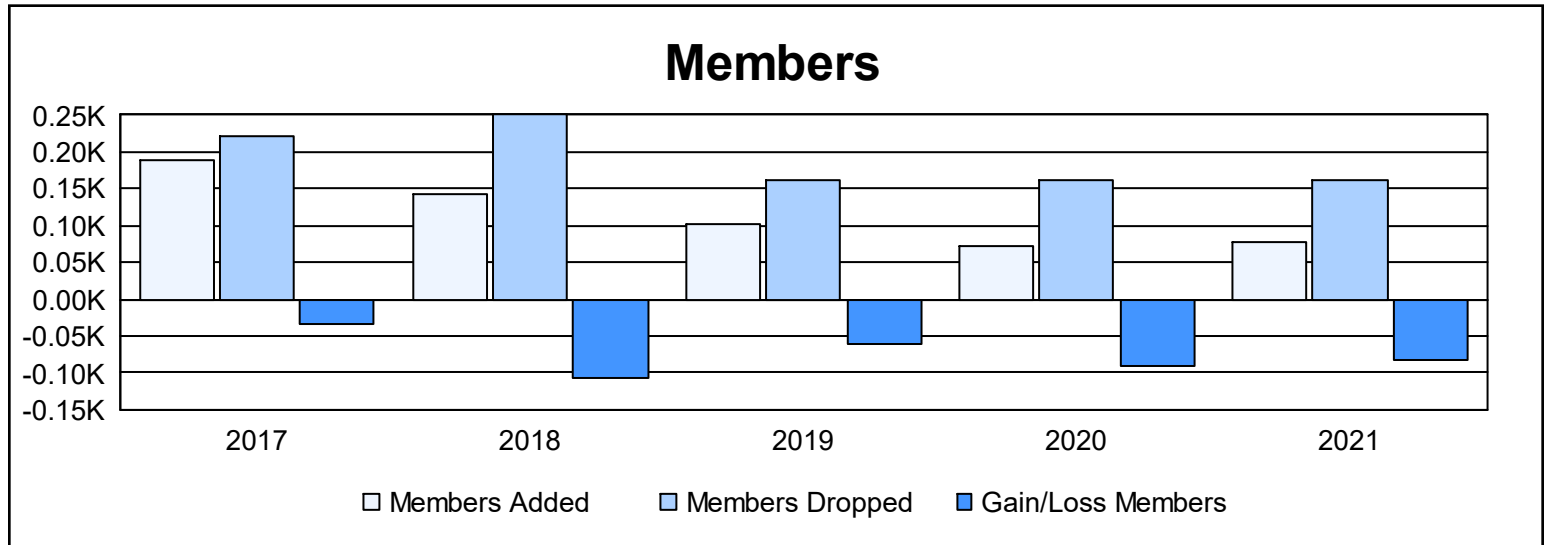

Year	New Clubs	Dropped Clubs	Gain/ Loss Clubs	New Members	Charter Members	Reinstate Members	Transfer Members	Total Member Added	Total Members Dropped	Gain/ Loss Members
2016-2017	2	2	0	104	60	18	6	188	222	-34
2017-2018	0	3	-3	130	5	4	3	142	250	-108
2018-2019	0	3	-3	68	8	23	2	101	162	-61
2019-2020	0	3	-3	58	1	10	2	71	162	-91
2020-2021	0	2	-2	42	1	33	2	78	161	-83
<b>Average</b>	<b>0</b>	<b>3</b>	<b>-2</b>	<b>80</b>	<b>15</b>	<b>18</b>	<b>3</b>	<b>116</b>	<b>191</b>	<b>-75</b>

### Membership Composition June 2021 Cumulative