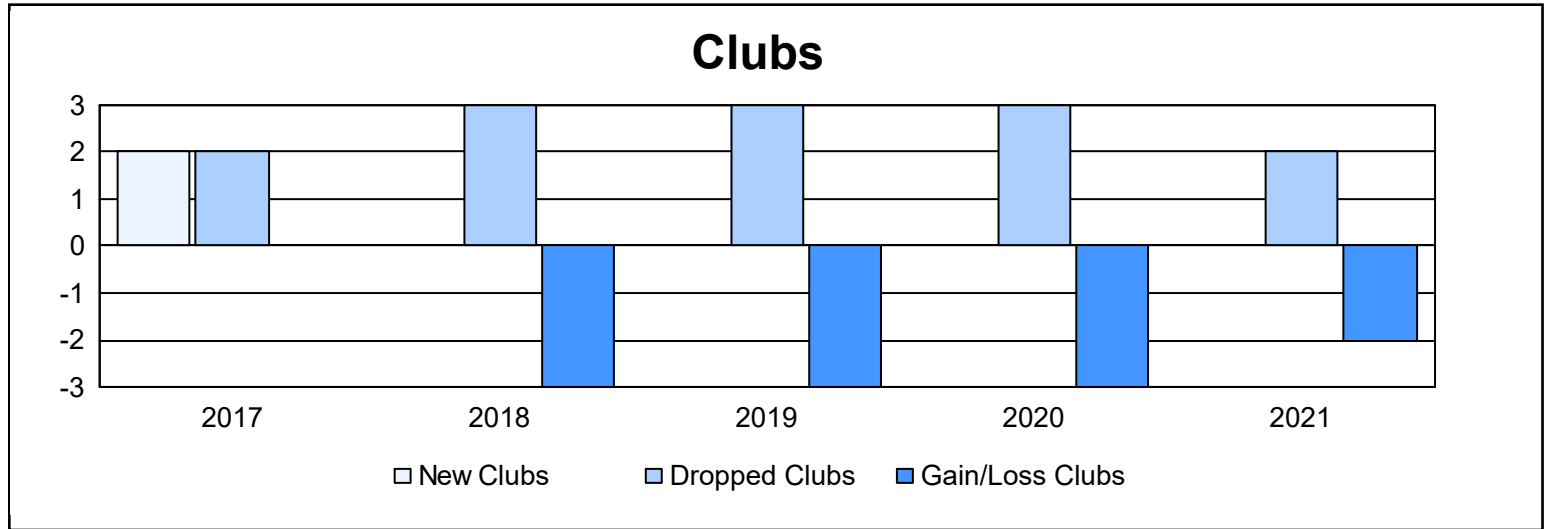

Year	New Clubs	Dropped Clubs	Gain/ Loss Clubs	New Members	Charter Members	Reinstate Members	Transfer Members	Total Member Added	Total Members Dropped	Gain/ Loss Members
2016-2017	2	2	0	104	60	18	6	188	222	-34
2017-2018	0	3	-3	130	5	4	3	142	250	-108
2018-2019	0	3	-3	68	8	23	2	101	162	-61
2019-2020	0	3	-3	58	1	10	2	71	162	-91
2020-2021	0	2	-2	42	1	33	2	78	161	-83
<b>Average</b>	<b>0</b>	<b>3</b>	<b>-2</b>	<b>80</b>	<b>15</b>	<b>18</b>	<b>3</b>	<b>116</b>	<b>191</b>	<b>-75</b>

### Membership Composition June 2021 Cumulative